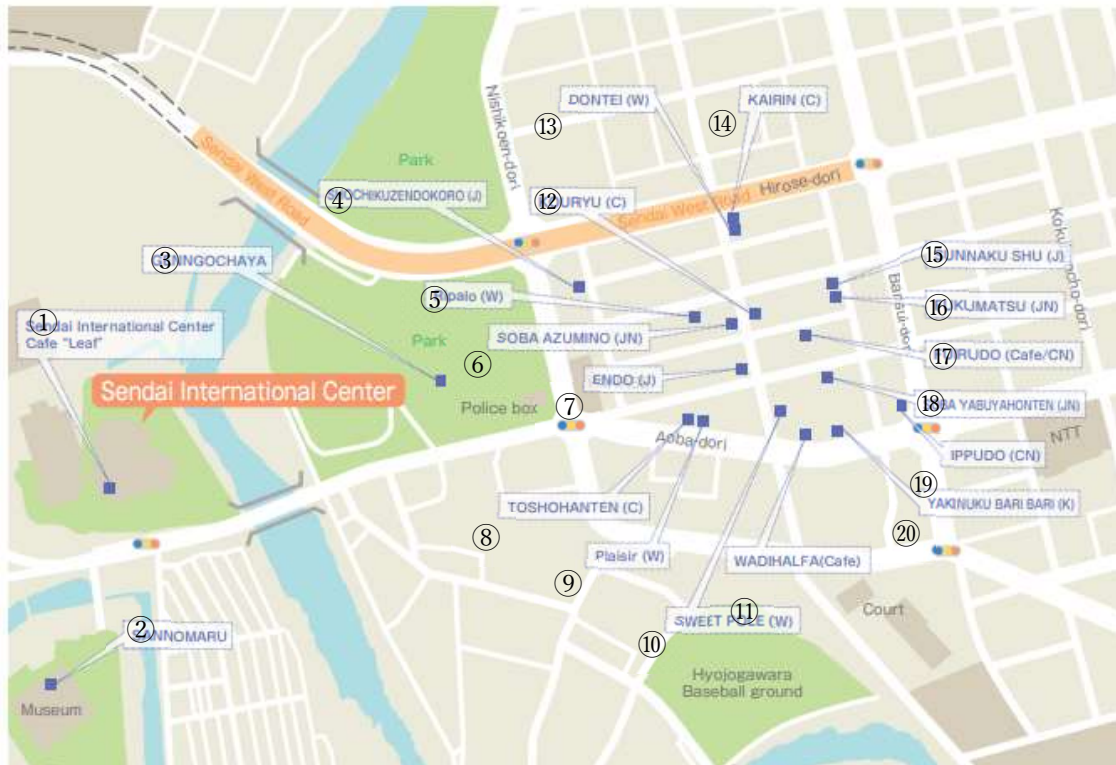

## LUNCH MAP near Sendai International Center

There are various restaurants near Sendai International Center.

- |   |  |
|---|--|
| ① <u>Café "Leaf"</u><br>022-395-7023                    | ⑪ <u>wadi.halfa</u> (Café)<br>022-225-5241                 |
| ② <u>Restaurant Sannomaru</u> (Western)<br>022-221-2777 | ⑫ <u>Kouryu</u> (Chinese)<br>022-222-9908                  |
| ③ <u>Gengo-chaya</u> (Japanese)<br>022-221-2777         | ⑬ <u>Don-tei</u> (Japanese)<br>022-222-7807                |
| ④ <u>Shochikuzen-dokoro</u> (Japanese)<br>022-225-5591  | ⑭ <u>Kairin</u> (Chinese)<br>022-263-8817                  |
| ⑤ <u>Ripalo</u> (Western)<br>closed                     | ⑮ <u>Sannaku Shu</u> (Japanese)<br>closed                  |
| ⑥ <u>Soba Azumino</u> (Japanese)<br>022-222-3715        | ⑯ <u>Soba Fukumatsu</u> (Japanese)<br>022-265-9685         |
| ⑦ <u>Endo</u> (Japanese)<br>closed                      | ⑰ <u>Fuirudo</u> (Café, Noodle)<br>022-268-0041            |
| ⑧ <u>Tosho-hanten</u> (Chinese)<br>022-264-7728         | ⑱ <u>Soba Yabuya-honten</u> (Japanese)<br>022-222-5002     |
| ⑨ <u>Plaisir</u> (Western)<br>022-224-7307              | ⑲ <u>Ippudo</u> (Noodle)<br>022-216-1675                   |
| ⑩ <u>Sweet Pole</u> (Western)<br>closed                 | ⑳ <u>Yakiniku house-Bari Bari</u> (Korean)<br>022-262-1940 |